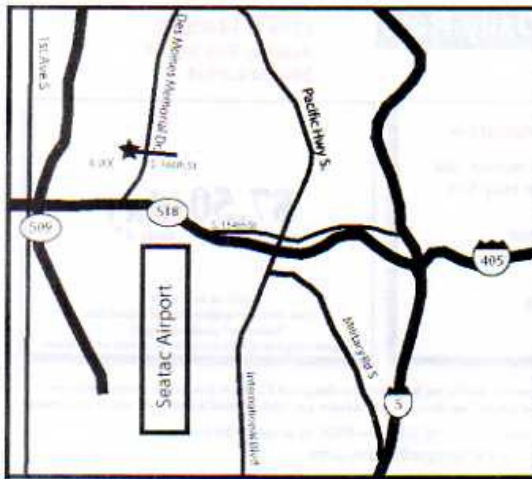

**AjaxParkingRUs.com**

**Present this coupon for Special Daily Rate**

1200 S. 144th ST  
Seattle, WA 98168  
206-244-8900

**Our Parking Features:**

- 24 hour free shuttle 5 minute ride
- Easy fast access from Hwy 518 and Hwy 509
- 24 hour security cashier
- Lighted, paved and fenced
- 7 minute pickup
- Self park and self lock

For Parking Reservations Call 206-244-8900 or [gonjax@live.com](mailto:gonjax@live.com)  
[www.ajaxparkingrus.com](http://www.ajaxparkingrus.com)

**Directions to AJAX Parking R US**

**From I-5:** Take #154 Burien SeaTac Exit onto HWY 518. Head WEST on HWY 518 to Des Moines Memorial Drive Exit; one exit PAST SeaTac Airport Exit. Turn RIGHT at stop sign and LEFT at first light (144th ST). Lot is straight ahead.

**From I-405:** Go South until it turns into Hwy 518 and follow the above directions.

**From Hwy 509 West Seattle:** Take S 146th St Exit. Head East (Left) on S 146th St for 0.6 miles. Turn Left on S 144th St. Lot is straight ahead.