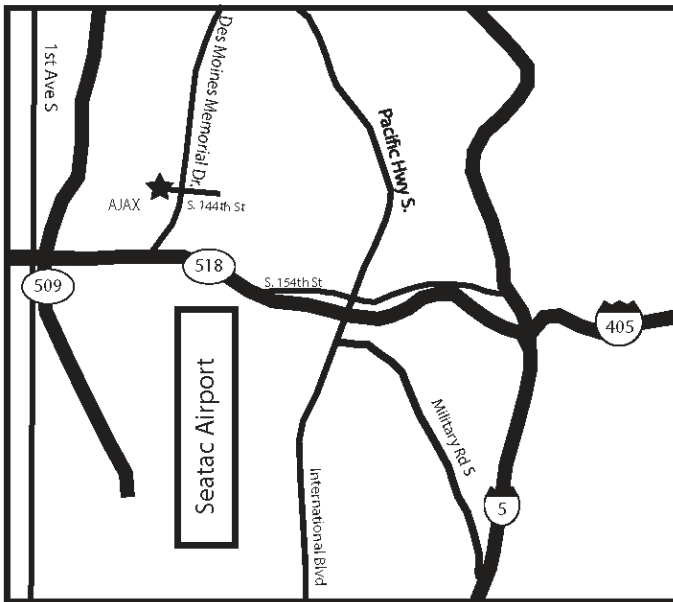

Present this coupon for Special Daily Rate

1200 S. 144th ST
Seattle, WA 98168
206-244-8900

WinWinVacations.com
206-297-7179
877-297-7179

Our Parking Features:

- 24 hour free shuttle 5 minute ride
- Easy fast access from Hwy 518 and Hwy 509
- 24 hour security cashier
- Lighted, paved and fenced
- 7 minute pickup
- Self park and self lock

For Parking Reservations: Call 206-244-8900 or goajax@live.com
www.ajaxparkingrus.com

Directions to AJAX Parking R US

From I-5: Take #154 Burien SeaTac Exit onto HWY 518. Head WEST on HWY 518 to Des Moines Memorial Drive Exit; one exit PAST SeaTac Airport Exit. Turn RIGHT at stop sign and LEFT at first light (144th ST). Lot is straight ahead.

From I-405: Go South until it turns into Hwy 518 and follow the above directions.

From Hwy 509 West Seattle: Take S 146th St Exit. Head East (Left) on S 146th St for 0.6 miles. Turn Left on S 144th St. Lot is straight ahead.